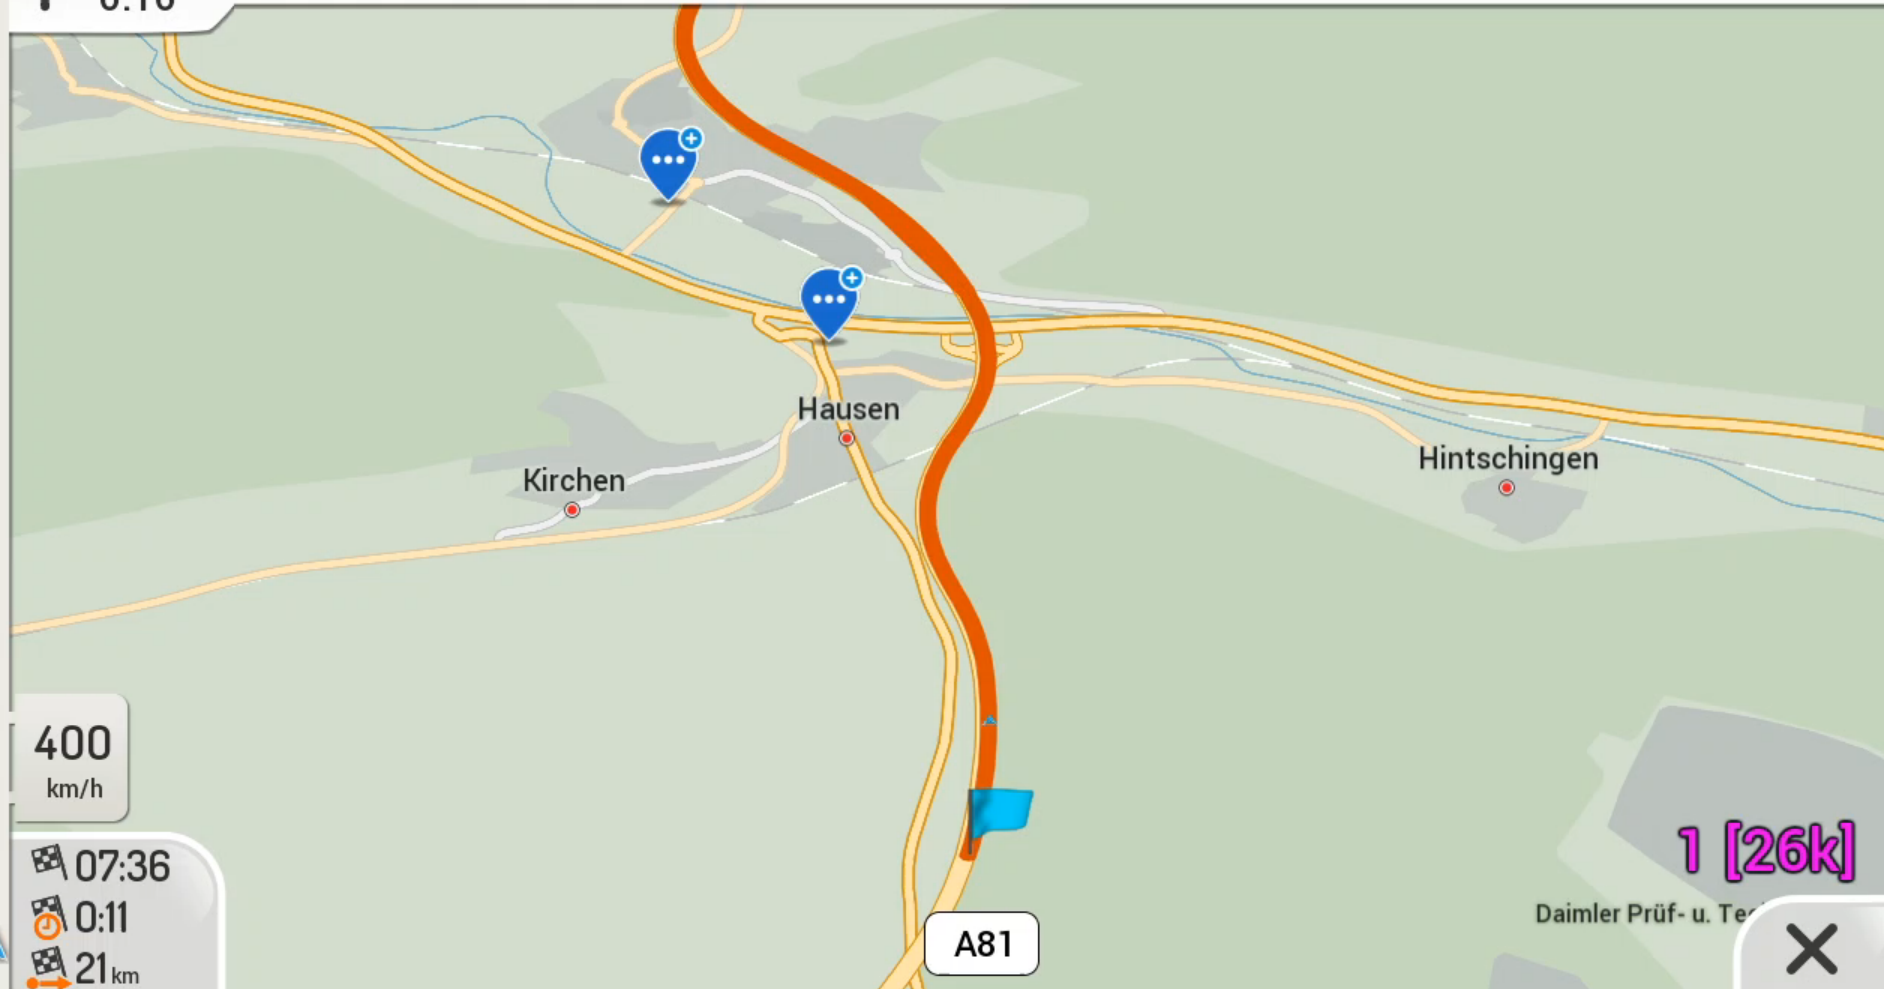

## NDS.Live client application

- NNG Intelligent Co-Driver solution utilizing HD maps for IVI use cases
- Adopting the HD map streaming module to NDS.Live SmartLayerTiles

↑ 20 km  
0:10

A81/E41 81/ E41

07:26